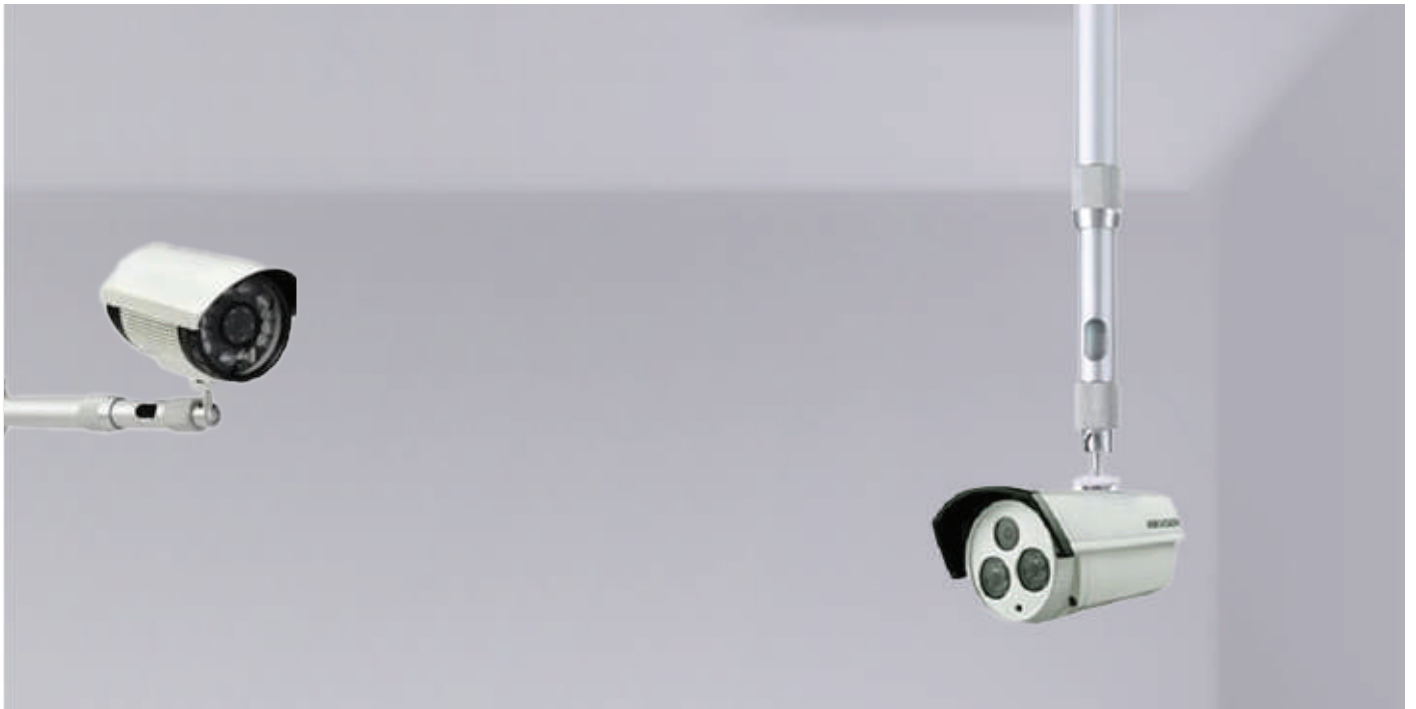

iL-C208 Ceiling Drop Pole

Bracket	iL-C208
Application	Ceiling Mount
Dimensions	Min 100cm - 200cm
Weight	500g
Material	Aluminum